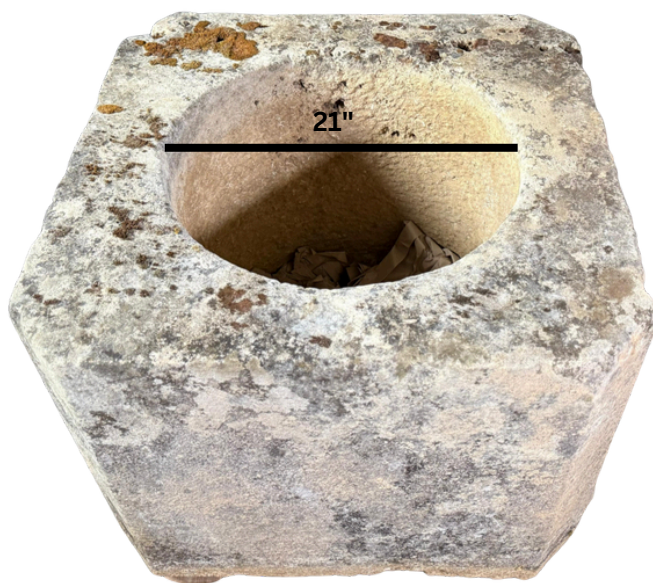

French Antique 19th Century Limestone Well

SPECIFICATION

FRENCH ANTIQUE 19TH CENTURY
LIMESTONE WELL
SKU Number FK102-21.MY

Width 32" (21")
Depth 32"
Height 23 3/4"